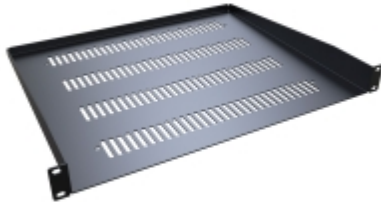

## Universal Rack Shelf *RAS Series*

Up to 200 lbs Weight Capacity

### Features

- Constructed of 14 or 16 gauge steel.
- Universal design mounts to any standard EIA compliant rack or cabinet.
- Allows easy rack mounting of equipment or items that do not have rack mounting capabilities.
- Mounts to rack rails either as an internal shelf or external shelf/work area.
- Available in either vented or solid versions.
- Rugged textured black powder paint finish.
- TAA Compliant
- RoHS and REACH compliant
- Manufactured in North America

### 19 Inch Mounting Shelves

Part No. Vented	Part No. Solid (Un-Vented)	Mounting Dimensions			Rack Units	Stiffener Lip(s) Folded	Suggested Load Capacity
		Height	Width	Depth			
RASV190107UBK1	RASU190107UBK1	1.75	19.00	7.00	1U	Up (Front & Back)	40
RASV190107DBK1	RASU190107DBK1	1.75	19.00	7.00	1U	Down (Front & Back)	40
RASV190110BK1	RASU190110BK1	1.75	19.00	10.00	1U	Up (Back Only)	40
RASV190112BK1	RASU190112BK1	1.75	19.00	12.00	1U	Up (Back Only)	40
RASV190115BK1	RASU190115BK1	1.75	19.00	15.00	1U	Up (Back Only)	40
RASV190120BK1	RASU190120BK1	1.75	19.00	20.00	1U	Up (Back Only)	40
RASVL190314BK1	RASUL190314BK1	3.50	19.00	14.50	2U	Up (Back Only)	80
RASV190312BK1	RASU190312BK1	3.50	19.00	12.00	2U	Up (Back Only)	100
RASV190315BK1	RASU190315BK1	3.50	19.00	15.00	2U	Up (Back Only)	100
RASV190318BK1	RASU190318BK1	3.50	19.00	18.00	2U	Up (Back Only)	100
RASV190320BK1	RASU190320BK1	3.50	19.00	20.00	2U	Up (Back Only)	100
RASVL190514BK1	RASUL190514BK1	5.25	19.00	14.50	3U	Up (Back Only)	80
RASV190515BK1	RASU190515BK1	5.25	19.00	15.00	3U	Up (Back Only)	200
-	RASU190516BK1	5.25	19.00	16.00	3U	Up (Back Only)	200
-	RASU190518BK1	5.25	19.00	18.00	3U	Up (Back Only)	200
-	RASU190520BK1	5.25	19.00	20.00	3U	Up (Back Only)	200
-	RASU190522BK1	5.25	19.00	22.00	3U	Up (Back Only)	200
-	RASU190524BK1	5.25	19.00	24.00	3U	Up (Back Only)	200
RASV190715BK1	RASU190715BK1	7.00	19.00	15.00	4U	Up (Back Only)	200
RASV190720BK1	RASU190720BK1	7.00	19.00	20.00	4U	Up (Back Only)	200