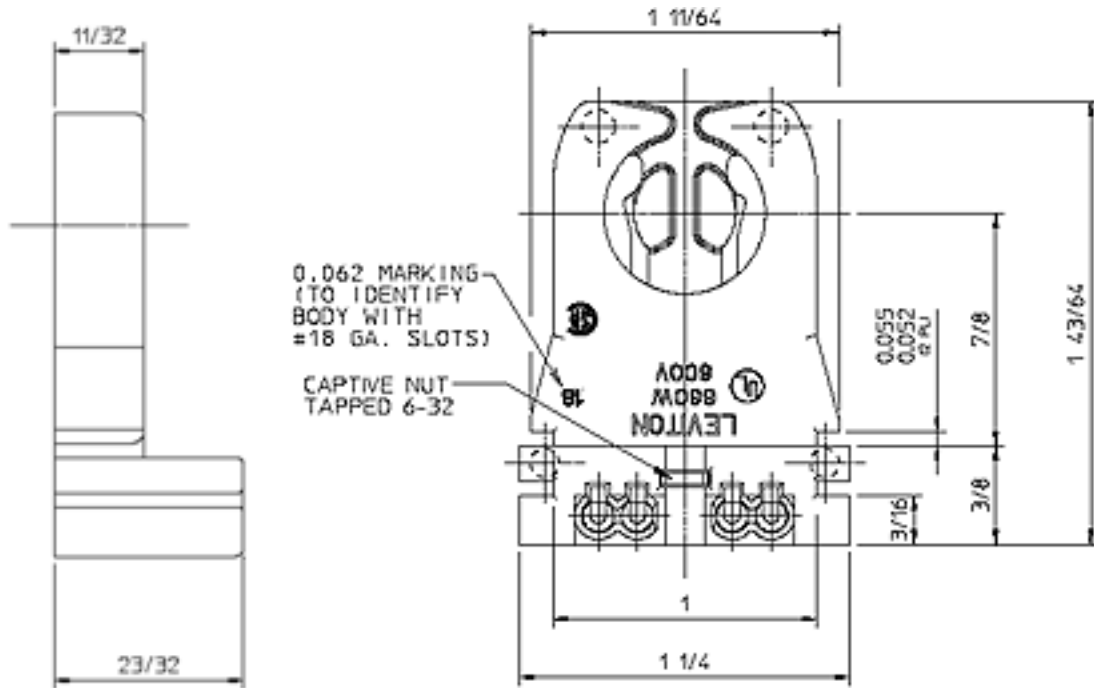

13353-N

Description

Medium Base, Bi-Pin, Standard Fluorescent Lampholder, Low Profile, Slide-On, Turn-Type, Captive Nut Screws Packed Bulk, Quickwire 18AWG Solid or Str Tinned - White
 Captive Nut Screws Packed Bulk

Product Features

Color: White

- Lamp Base: Medium
- Lamp Contacts: Bi-Pin
- Style Name: Low Profile
- Mounting Type: Slide-On
- Panel Thickness: 18-20 Ga. Panel
- Contact Type: Turn-Type
- Termination: Quickwire 18AWG Solid or Str Tinned
- Feature: Captive Nut Screws Packed Bulk
- Rated Wattage: 660W
- Color: White

Standards and Certifications: UL/CSA/NOM

Warranty: 1 Year Limited

Notes: Captive Nut Screws Packed Bulk

Availability: Distribution

Electrical Specifications	
Voltage	600 Volt
Rated Wattage	660W
Mechanical Specifications	
Mounting Type	Slide-On
Panel Thickness	18-20 Ga. Panel
Contact Type	Turn-Type
Termination	Quickwire 18AWG Solid or Str Tinned
Wire Strip Length	3/8 Inch

Material Specifications	
Body Material	Thermoplastic
Contact Material	Copper-Alloy
Nut	6-32 Zinc-Plated
Screw	6-32 X 3/8 Zinc-Plated
Color	White
Availability	Distribution

Standards and Certifications	
UL Listed	File E5833
CSA Certified	File LR-5863
NOM Certified	057