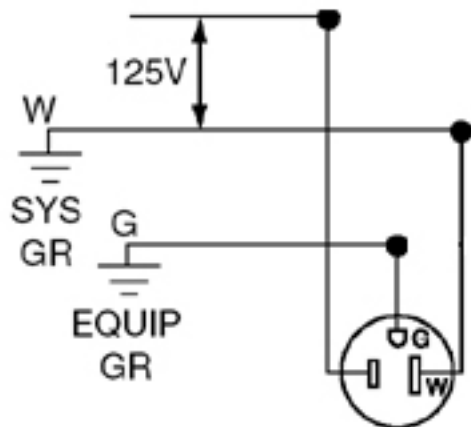

Wiring Diagram

5-15R

SPECIFICATION SUBMITTAL

JOB NAME: ____	CATALOG NUMBERS: ____	____
JOB NUMBER: ____	____	____

Leviton Manufacturing Co., Inc.

59-25 Little Neck Parkway, Little Neck, NY 11362-2591

Telephone: 1-800-323-8920 · FAX: 1-800-832-9538 · Tech Line (8:30AM-7:30PM E.S.T. Monday-Friday): 1-800-824-3005

Leviton Manufacturing of Canada, Ltd.

165 Hymus Boulevard, Pointe Claire, Quebec H9R 1E9 · Telephone: 1-800-469-7890 · FAX: 1-800-824-3005

Leviton S. de R.L. de C.V.

Lago Tana 43, Mexico DF, Mexico CP 11290 · Tel.: (+52)55-5082-1040 · FAX: (+52)5386-1797 · www.leviton.com.mx

Visit our Website at: www.leviton.com

©2007 Leviton Manufacturing Co., Inc. All rights reserved. Subject to change without notice.