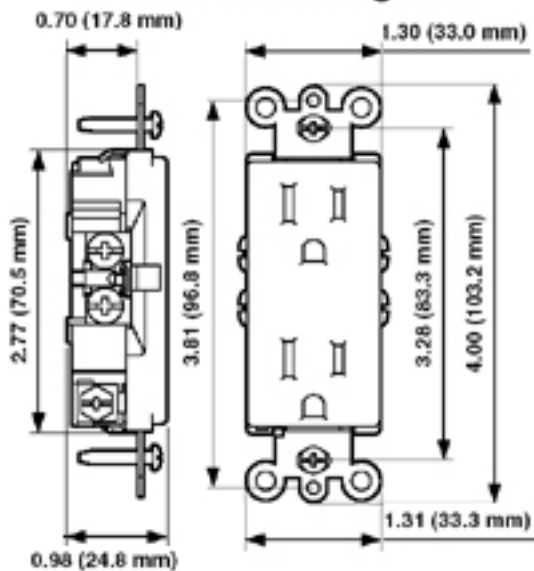

### Description

15 Amp, 125 Volt, NEMA 5-15R, 2P, 3W, Decora Duplex Receptacle, Straight Blade, Residential Grade, Grounding, Quickwire Push-In & Side Wired, Steel Strap, - Ebony

### Product Features

Grounding: Grounding

Amperage: 15 Amp

Voltage: 125 Volt

NEMA: 5-15R

Pole: 2

Wire: 3

Termination: Quickwire Push-In & Side

Face Material: Thermoplastic

Body Material: Thermoplastic

Strap Material: Steel

Color: Ebony

Standards and Certifications: UL/CSA

Warranty: 1 Year Limited

NEMA: 5-15R

### Dimensional Diagram