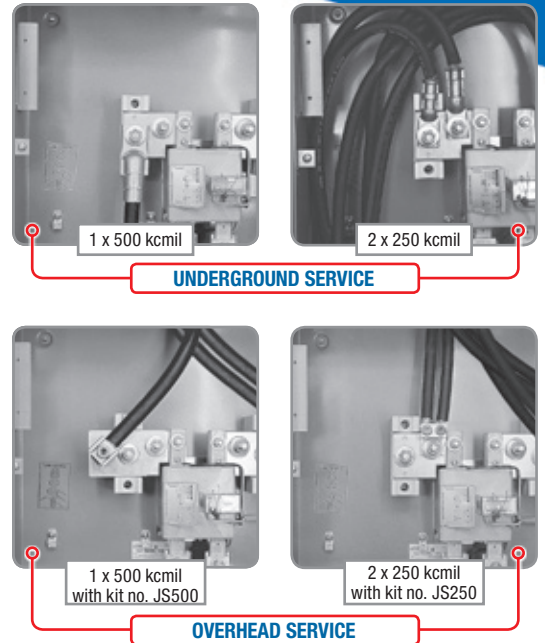

JS4 Series

400 A 120/240 V; Single Phase Service

Cat. No.	JS4 Underground 400 to 5 Ratio • 5 Jaw • Twin Cover
JS4B	Equipped with test switches

Include	Factory Modifications
-4	4 jaw meter socket configuration
-S	Provision only for test switches (test switches supplied by power authority)
-T	Provision only for current transformer (transformer supplied by power authority)
-W	Secondary circuit wiring not included (secondary circuit wired by power authority)
-Z	"Peerless security" collar (S102WD)
-200 / 5	200 A to 5 ratio current transformer
-300 / 5	300 A to 5 ratio current transformer

Cat. No.	Overhead Entry Conversion Kits (1 Kit Required per Socket)
JS250	2 x 250 kcmil tunnel connector kit for line side terminations
JS500	1 x 500 kcmil tunnel connector kit for line side terminations
KIT-JS4B	5th jaw assembly kit for NB Power

Note: Refer to page D40 for "Product usage by Province utility"

JS4 Aluminum Series – Single Phase Service

Product Specifications

- Line side terminals: Overhead: 1 x 750 kcmil Cu Al or 2 x 250 kcmil Cu Al Underground: 2 x 1/2 in. stud to accommodate, 1 x 750 kcmil or 2 x 350 kcmil Cu Al compression lugs
- Load side terminals: 1 x 750 kcmil Cu/Al or 2 x 250 kcmil Cu/Al
- Combination overhead/underground meter socket
- 4 jaws meter socket configuration

Overhead Kit required (1 kit per socket) (load side only*)
JS350 2 x 350 kcmil Overhead Kit
JS750 1 x 750 kcmil Overhead Kit