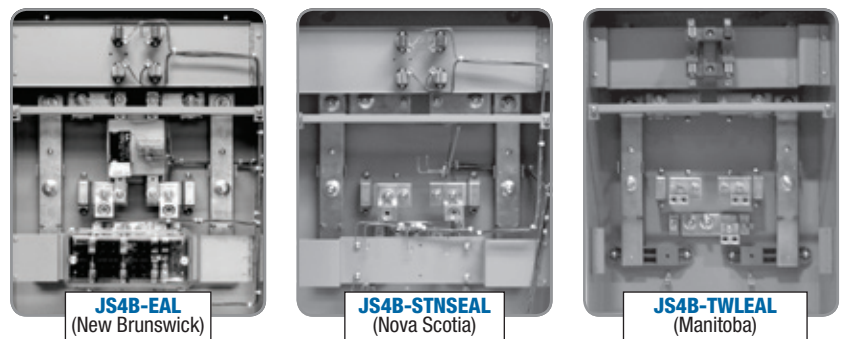

Cat. No.	Description	Dimensions (in.)			Weight Each	
		H	W	D	lb.	kg
JS4B-TWLEAL	Aluminum Feed 400 A meter socket (Manitoba only)	38-1/8	20-1/16	8-1/4	70	31.75
JS4B-EAL	Aluminum Feed 400 A meter socket (New Brunswick only)				72	32.65
JS4B-STNSEAL	Aluminum Feed 400 A meter socket (Nova Scotia only)