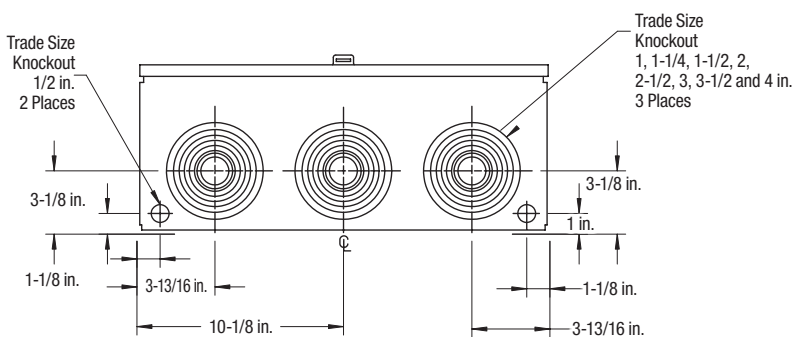

#### Product Specifications

- Load side terminations: tunnel type connectors, dual rated for 1 x 500 kcmil or 2 x 250 kcmil
- Fully wired secondary circuits
- Line side terminations: double 1/2 in. studs to accommodate compression lugs (supplied by utility) for underground service (1 x 500 kcmil or 2 x 250 kcmil)
- Permanent red nameplate affixed to front cover warns that removal of meter does not isolate the load terminals; warning to short circuit current transformer secondary before removal of meter on JS4B
- Meter socket configuration for 5 jaw meters (can be readily converted to suit meter forms requiring 4 blades)
- 400/5 A three-wire current transformer provides low current for service metering proportional to higher current draw. Consumer and Corporate Affairs Canada approved for revenue metering (200/5 and 300/5 A also available)
- Gutter wiring space provided on left side
- Twin covers allow access to either compartment (single cover available on request)
- Hub opening closure plate for underground service. All units can be converted to overhead service with addition of conduit hub and JS250 or JS500 tunnel type connector kit
- Hinged bridges and readily removable crossbar with keyholes permit easy wiring without obstructions
- Heavy gauge galvanized steel. Oven-cured grey enamel finish.
- For aluminum JS4's see page D41 for product specs and dimensions
- Three 1-1/4 in., 1-1/2 in., 2 in., 2-1/2 in., 3 in., 3-1/2 in., 4 in. Bottom Knockouts
- Weatherproof Type 3R enclosure

### Product Specifications

- Line side terminals: Overhead: 1 x 750 kcmil Cu Al or 2 x 250 kcmil Cu Al Underground: 2 x 1/2 in. stud to accommodate, 1 x 750 kcmil or 2 x 350 kcmil Cu Al compression lugs
- Load side terminals: 1 x 750 kcmil Cu/Al or 2 x 250 kcmil Cu/Al
- Combination overhead/underground meter socket
- 4 jaws meter socket configuration