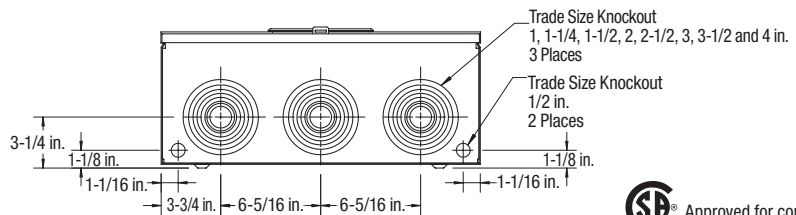

Cat. No.	Description	Dimensions (in.)			Weight Each	
		H	W	D	lb.	kg
JS4B-TWLEAL	Aluminum Feed 400 A meter socket (Manitoba only)	38-1/8	20-1/16	8-1/4	70	31.75
JS4B-EAL	Aluminum Feed 400 A meter socket (New Brunswick only)				72	32.65
JS4B-STNSEAL	Aluminum Feed 400 A meter socket (Nova Scotia only)