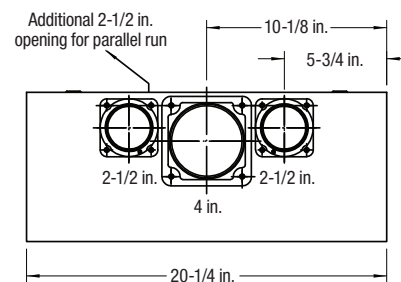

#### Product Specifications

- Load side terminations: tunnel type connectors, dual rated for 1 x 500 kcmil or 2 x 250 kcmil
- Fully wired secondary circuits
- Line side terminations: double 1/2 in. studs to accommodate compression lugs (supplied by utility) for underground service (1 x 500 kcmil or 2 x 250 kcmil)
- Permanent red nameplate affixed to front cover warns that removal of meter does not isolate the load terminals; warning to short circuit current transformer secondary before removal of meter on JS4B
- Meter socket configuration for 5 jaw meters (can be readily converted to suit meter forms requiring 4 blades)
- 400/5 A three-wire current transformer provides low current for service metering proportional to higher current draw. Consumer and Corporate Affairs Canada approved for revenue metering (200/5 and 300/5 A also available)
- Gutter wiring space provided on left side
- Twin covers allow access to either compartment (single cover available on request)
- Hub opening closure plate for underground service. All units can be converted to overhead service with addition of conduit hub and JS250 or JS500 tunnel type connector kit
- Hinged bridges and readily removable crossbar with keyholes permit easy wiring without obstructions
- Heavy gauge galvanized steel. Oven-cured grey enamel finish.
- For aluminum JS4's see page D41 for product specs and dimensions
- Three 1-1/4 in., 1-1/2 in., 2 in., 2-1/2 in., 3 in., 3-1/2 in., 4 in. Bottom Knockouts
- Weatherproof Type 3R enclosure

### Product Specifications

- Line side terminals: Overhead: 1 x 750 kcmil Cu Al or 2 x 250 kcmil Cu Al Underground: 2 x 1/2 in. stud to accommodate, 1 x 750 kcmil or 2 x 350 kcmil Cu Al compression lugs
- Load side terminals: 1 x 750 kcmil Cu/Al or 2 x 250 kcmil Cu/Al
- Combination overhead/underground meter socket
- 4 jaws meter socket configuration