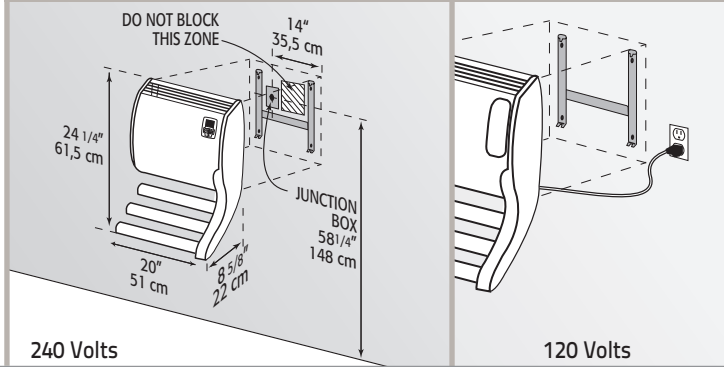

Jazz

INSTALLATION AND CONNECTION

Installation height 39 3/8 in (100 cm).

Clearances

■ Front: 20 in (50 cm) ◀ Sides: 6 in (15 cm) ▲ Above: 12 in (30 cm).

Installation Quick-mounted surface installation with easy snap-on bracket.

Connection 240-V unit: Flexible cord connection, including junction box. Installation requires 2 in X 3 in wall box (not included).

120-V unit: Plug-in connection with 6 ft flexible cord.

Note 3-conductor cable or 2-conductor cable with a third wire should be used if unit is to be linked with the Convectair Programmer module (7392 FP).