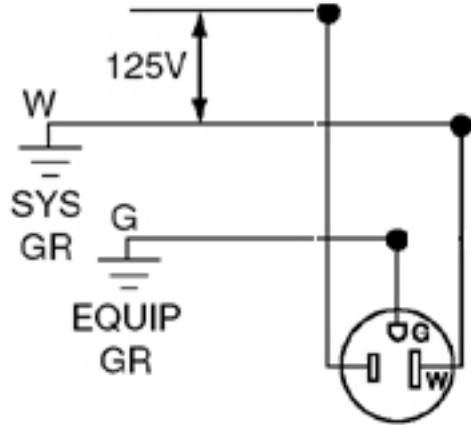

Wiring Diagram

5-15R

SPECIFICATION SUBMITTAL

JOB NAME: ____	CATALOG NUMBERS: ____	____
JOB NUMBER: ____	____	____

Leviton Manufacturing Co., Inc.

59-25 Little Neck Parkway, Little Neck, NY 11362-2591

Telephone: 1-800-323-8920 · FAX: 1-800-832-9538 · Tech Line (8:30AM-7:30PM E.S.T. Monday-Friday): 1-800-824-3005

Leviton Manufacturing of Canada, Ltd.

165 Hymus Boulevard, Pointe Claire, Quebec H9R 1E9 · Telephone: 1-800-469-7890 · FAX: 1-800-824-3005

Leviton S. de R.L. de C.V.

Lago Tana 43, Mexico DF, Mexico CP 11290 · Tel.: (+52)55-5082-1040 · FAX: (+52)5386-1797 · www.leviton.com.mx

Visit our Website at: www.leviton.com

©2007 Leviton Manufacturing Co., Inc. All rights reserved. Subject to change without notice.