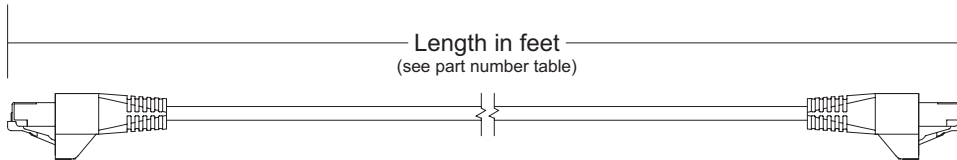

FEATURES

- Stranded conductor for longer flex-life
- T568B wiring to function in either T568A or T568B applications
- Color-matched cords and boots

DESIGN CONSIDERATIONS

- ANSI/TIA channel performance limits the total length of work area and equipment room cords to 32 feet (10 meters) per ANSI/TIA-568-C.2 or 88.6 feet (27 meters) in a MUTOA application
- A variety of colors for color coding and organizing
- Available in six standard lengths
- Color-matched rubber boot provides protection for plug

STANDARDS COMPLIANCE

- ANSI/TIA-568-C.2
- ISO/IEC 11801-B
- ANSI/TIA-1096-A
- cULus Listed
- UL 444 CM rated

PERFORMANCE SPECIFICATIONS

Dimensions	See page two
Outer Diameter (O.D.):	0.225"
Materials:	Plug body is high-impact, fire-retardant plastic rated UL 94V-0
Color:	White, Grey, Black, Blue, Red, Yellow, Green (Matching color boots)

COUNTRY OF ORIGIN

China

WARRANTY INFORMATION

For a copy of Leviton product warranties, visit www.leviton.com/warranty.

ELECTRONIC FILES

For CAD files, typical specs, or technical drawings (.DXF, .DWG), visit www.leviton.com.

62460-xx*

PART NUMBERS

Description	Part No.
Leviton eXtreme® Cat 6 Patch Cord, 3-foot length (0.9 m)	62460-03*
Leviton eXtreme Cat 6 Patch Cord, 5-foot length (1.5 m)	62460-05*
Leviton eXtreme Cat 6 Patch Cord, 7-foot length (2.1 m)	62460-07*
Leviton eXtreme Cat 6 Patch Cord, 10-foot length (3.0 m)	62460-10*
Leviton eXtreme Cat 6 Patch Cord, 15-foot length (4.6 m)	62460-15*
Leviton eXtreme Cat 6 Patch Cord, 20-foot length (6.1 m)	62460-20*